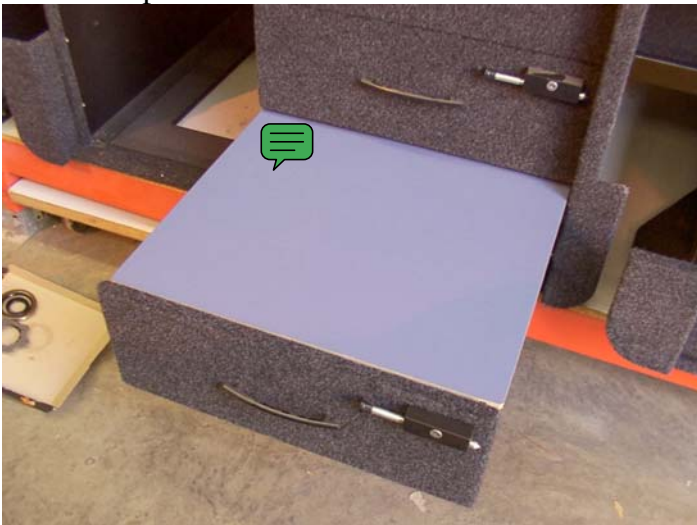

Standard 2 Drawer – Fridge Slide

FridgePack 2 Drawer Special – Everkool Fridge

FridgePack 2 Drawer Special – suits larger fridges

Full extension large ORS Slide

60 litre Stainless Steel Water Tank & Special Cargo Barrier mounted in front of standard 2 drawer

Standard 2 Drawer, ORS Premium Slide Engel 40 Lt, Full Cargo Barrier, Custom Carpet

FridgePack 1 Drawer Large

Full Extension ORS Slide

FridgePack 3 Drawer

GU Patrol 3 drawer "fridgepack"

Full Extension ORS Slide

Drawer Top Table

FridgePack 3 Drawer with Table Option

Traveller Table - FridgePack Table Option

Security Storage Box behind FridgePack 1 Drawer deep

Security Storage Box - Open

FridgePack 2 Drawer Medium
Waeco 60 Lt Fridge